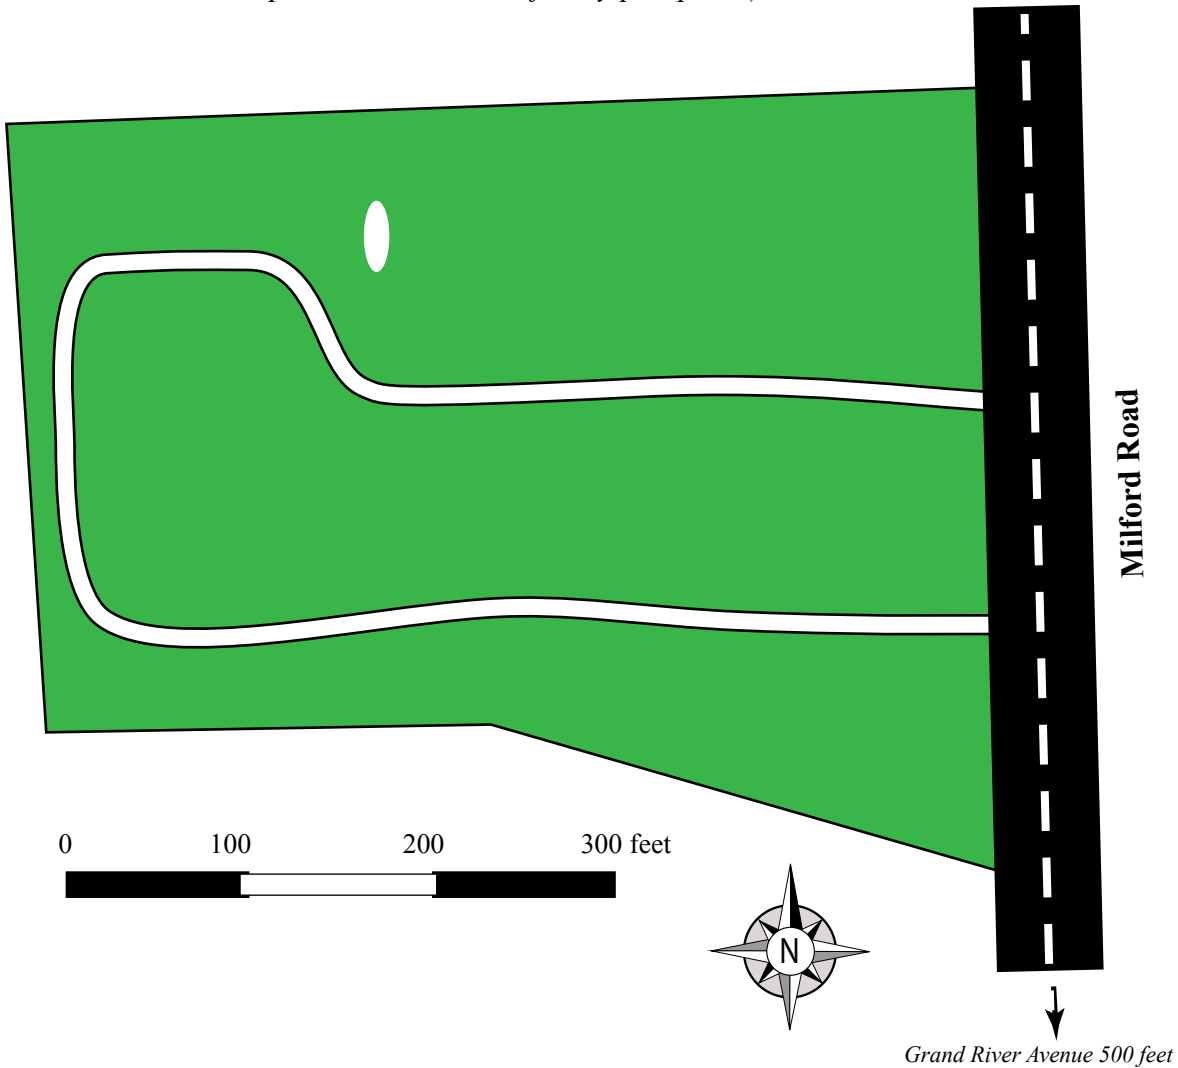

New Hudson Cemetery

Lyon, Michigan

*(visited 2011, grave locations not marked but estimated,
ellipse below, based on family plot photo)*

George Peter Sinnock
1863 - 1942

m. Mary Elizabeth Hamilton
1868 - 1927

their children

George F. Sinnock
1889 - 1905

Bernice Mae Sinnock
1910 - 1989

m. John M. Lakvold
Aug 13, 1917 - Aug 22 1978
US Army, World War II

George Sinnock *(nearby Old Kensington Cemetery, not visited)*
1839 - 1876
immigrated from England