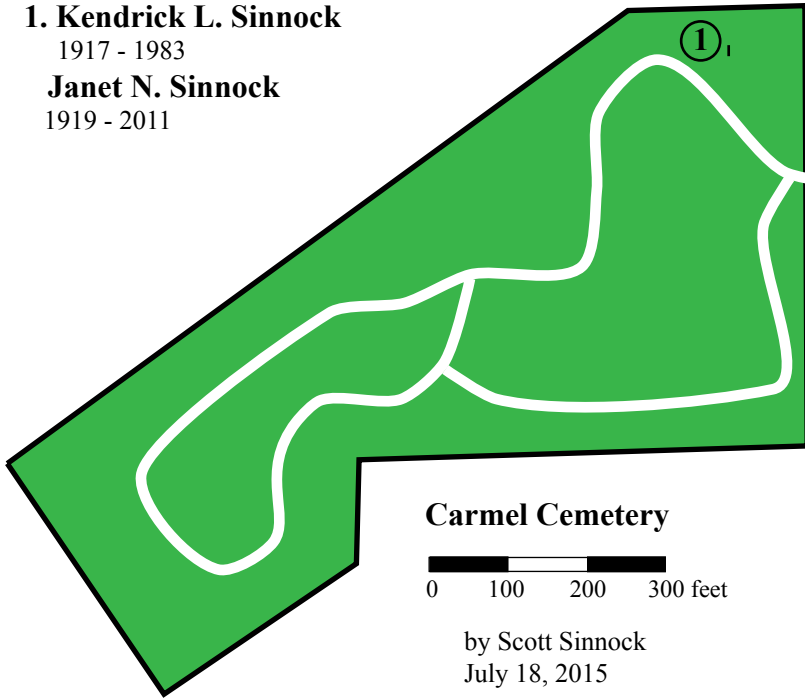

Carmel Cemetery

Carmel, Indiana

Visited October 5, 2014

North Meridian Avenue
200 feet

1. Kendrick L. Sinnock

1917 - 1983

Janet N. Sinnock

1919 - 2011

Carmel Cemetery

0 100 200 300 feet

by Scott Sinnock
July 18, 2015

Rangeline Road

Old Carmel Cemetery

2. Jane Sinnock

March 5, 1956